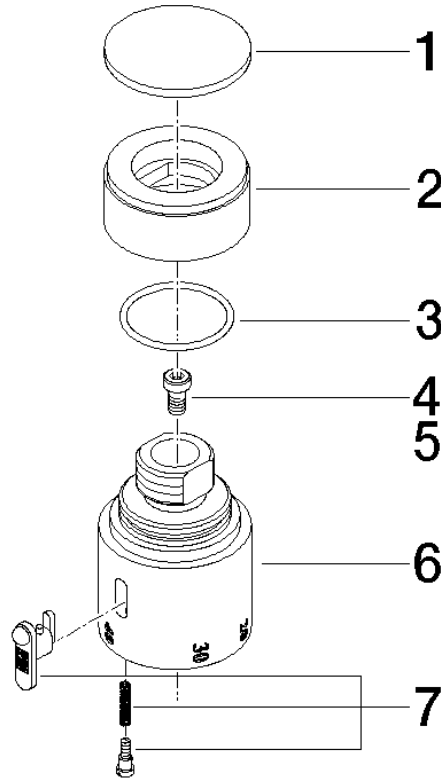

11 420 220

	Chrome	11 420 220-00
	Brushed Platinum	11 420 220-06
	Platinum	11 420 220-08
	Durabress (23kt Gold)	11 420 220-09

Temperature control handle - Chrome

MADISON

11 420 220

11 420 220

11 420 220

Parts for other finishes can be found here: Brushed Platinum

Spare parts list

No.	Item Number	Name	Quantity used	Delivery time
3	09 14 10 040 90	seal	1	2
4	90 30 30 027 00 90	screw	1	2
5	09 30 33 004 90	screw	1	2
7	90 21 33 020 00 90	handle	1	2